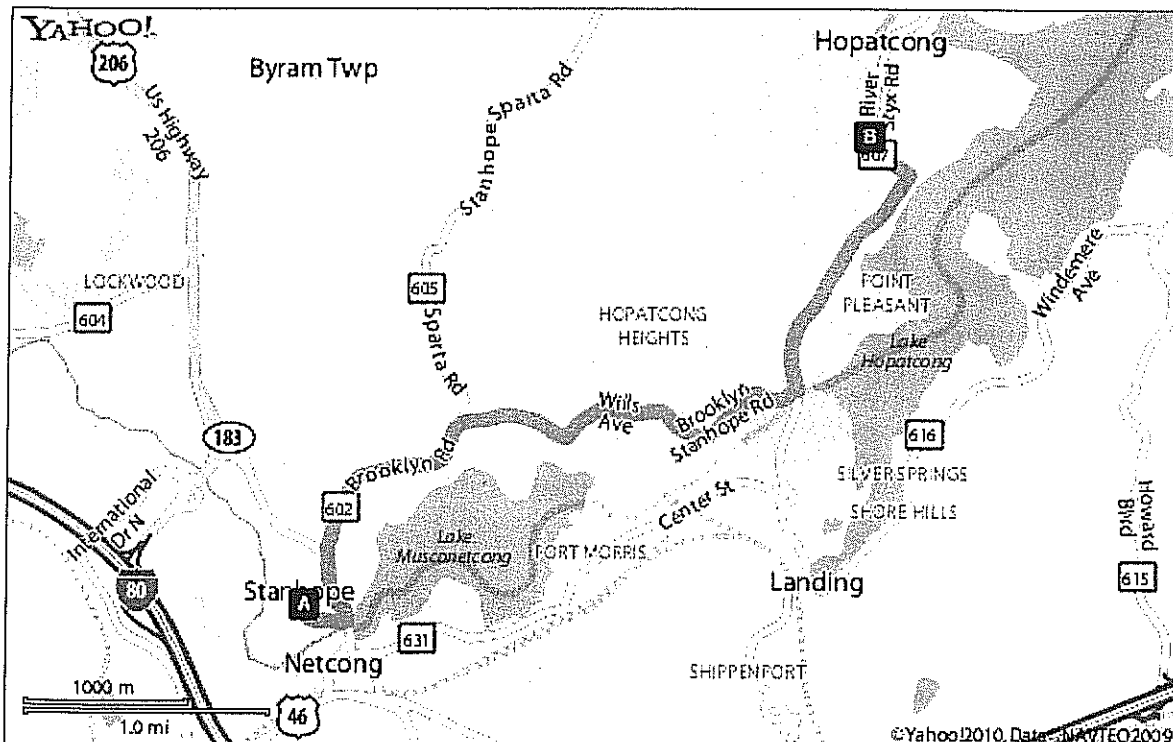

Directions to Hopatcong Municipal Court

111 River Styx Road Hopatcong, NJ 07843-1535

Phone – 973-770-1200

1. Turn **LEFT** out of the Stanhope Municipal Building parking lot on to Main Street. Go 0.26 miles
2. Turn **LEFT** on to State Route 183. Go 0.12 miles
3. Bear **RIGHT** on to Brooklyn Road (CR-602). Go approx. 3.0 miles
4. Turn **LEFT** on to Lakeside Blvd (CR-607). Go 1.15 miles
5. Turn **LEFT** on to Hopatchung Road (CR-607) go 0.26 miles
6. Turn **RIGHT** at the Traffic Light on to River Styx Road (CR-607) go 223 feet.
7. Arrive at 111 River Styx Road on the **RIGHT**.

Time: 13 minutes Distance Approximately 4.8 miles

When using any driving directions or map, it's a good idea to do a reality check and make sure the road still exists, watch out for construction, and follow all traffic safety precautions. This is only to be used as an aid in planning.